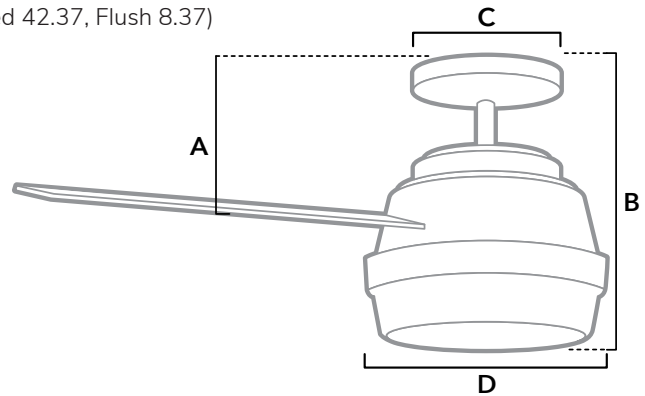

DIMENSIONS

Measured in inches

- A. 9.37 (Angled 42.37, Flush 8.37)
- B. 12.63
- C. 6.49
- D. 11

**59245** | Brushed Nickel Body with Black Oak or Chocolate Oak Grain Blades

ADDITIONAL FINISHES

**59246**  
Fresh White Body with Blonde Oak or Fresh White Blades

**59444**  
Noble Bronze Body with Mid Century Walnut or Umber Walnut Blades

**52391**  
Matte Black Body with Matte Black or Dark Grey Oak Blades

FAN SPECIFICATIONS

Motor Type	Reversible	Wire Length	Control Type	Downrod	Location	Blade #	Add'l Sizes
AC	YES	32" (24" Downrod)	Handheld Remote	3" Included	Indoor	4	52", 60"